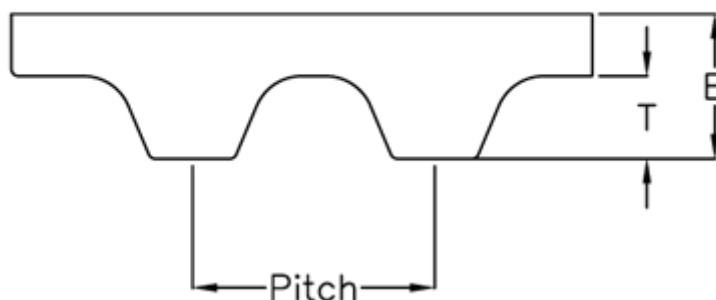

Article number: 602776220565

Description: Gates Timing Belt Synchropower PU 16 T5 560

Measures

| | |
|-----------------|----------------|
| Height B mm | = 2.2 |
| Height T mm | = 1.2 |
| Length | = 560 |
| Number of teeth | = 112 |
| Pitch | = 5 |
| Type | = PU 16 T5 560 |
| Width | = 16 |